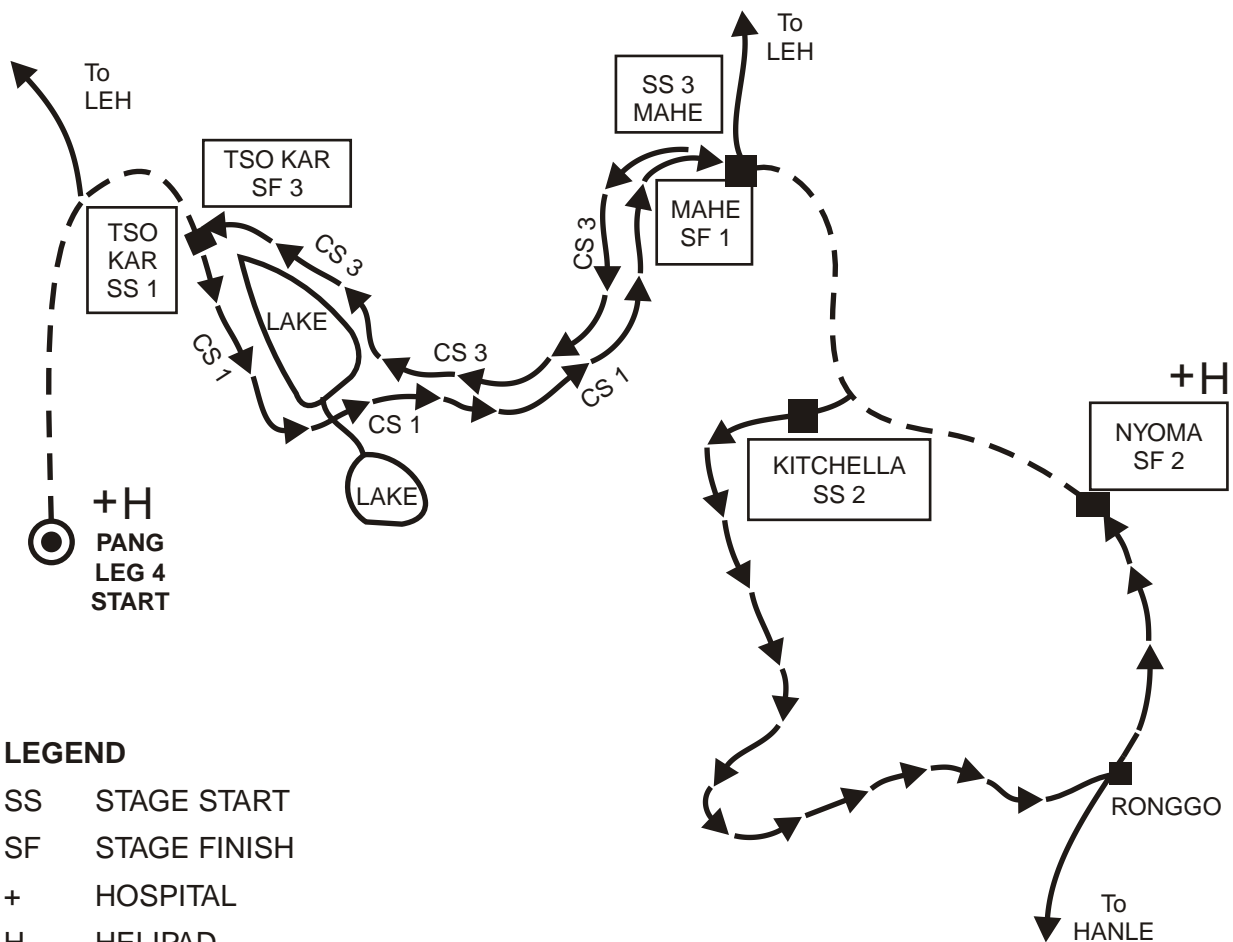

ROUTE DETAILS

October 7th 2004

Leg 1

Transport	Shimla - Theog - Narkanda - Baghi	79.63 km
Competitive	Baghi - Khadralla - Sungri - Naren - Bhadrash	53.79 km
Transport	Bhadrash - Nogli - Nirmand - Bagipul	55.54 km
Competitive	Bagipul - Durah - Nithar - Kandagai	60.83 km
Transport	Kandagai - Jalori Pass - Banjar - Aut - Kullu - Manali	164.03 km

LEG 2 MANALI-KAZA

LEGEND

- SS STAGE START
- SF STAGE FINISH
- + HOSPITAL
- H HELIPAD
- A AIRPORT
- TRANSPORT
- ➔➔ DIRECTION OF COMPETITIVE

ROUTE DETAILS

October 9th 2004

Leg 3

Transport	Kaza - Rong Tong - Losar	59.30 Km
Competitive	Losar - Kunzum - Batal - Chattru - Gramphoo	78.56 Km
Transport	Gramphoo - Keylong - Darcha	79.50 Km
Competitive	Darcha - Patseo - Baralacha La - Sarchu	76.47 Km
Transport	Sarchu - Pang	80.25 Km

LEGEND

- SS STAGE START
- SF STAGE FINISH
- + HOSPITAL
- H HELIPAD
- A AIRPORT
- TRANSPORT
- ➔➔ DIRECTION OF COMPETITIVE

ROUTE DETAILS

October 10th 2004

Leg 4

Transport	Pang - Tso Kar	45.72 Km
Competitive	Tso Kar - Polokongka la - Puga - Mahe Bridge	63.57 Km
Transport	Mahe Bridge - Kitchella	18.90 Km
Competitive	Kitchella - Ronggo - Muth - Nyoma	68.63 Km
Transport	Nyoma - Mahe	23.11 Km
Competitive	Mahe - Puga - Polokongka la - Samad - Tso Kar	62.35 Km
Transport	Tso Kar - Pang	43.71 Km

LEGEND

- SS STAGE START
- SF STAGE FINISH
- + HOSPITAL
- H HELIPAD
- A AIRPORT
- TRANSPORT
- ➔➔ DIRECTION OF COMPETITIVE

ROUTE DETAILS

October 11th 2004

Leg 5

Transport	Pang - Nakee La	33.45 Km
Competitive	Nakee La - Gatta Loops - Sarchu - Patseo	104.60 Km
Transport	Patseo - Darcha - Keylong - Manali	165.41 Km