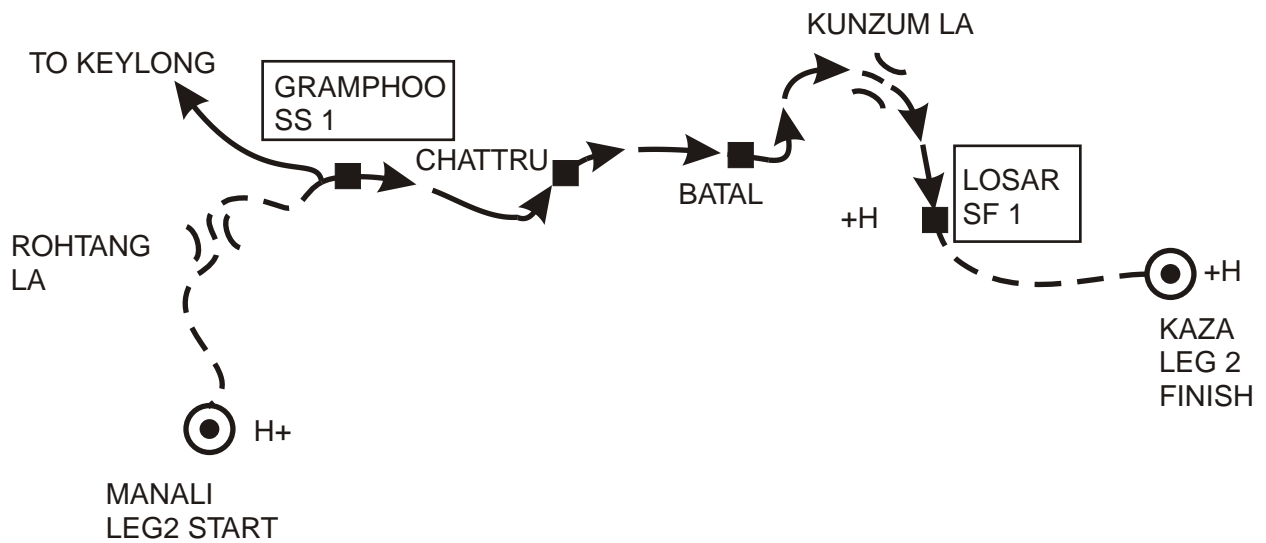

→→ DIRECTION OF COMPETITIVE

ROUTE DETAILS

October 8th 2004

Leg 2

Transport	Manali - Rohtang - Gramphoo	67.71 km
Competitive	Gramphoo - Chattru - Batal - Kunzum La - Losar	78.73 km
Transport	Losar - Rong Tong - Kaza	59.29 km

LEG 2 MANALI-KAZA

LEGEND

- SS STAGE START
- SF STAGE FINISH
- + HOSPITAL
- H HELIPAD
- A AIRPORT
- TRANSPORT
- ➔➔ DIRECTION OF COMPETITIVE

ROUTE DETAILS

October 9th 2004

Leg 3

Transport	Kaza - Rong Tong - Losar	59.30 Km
Competitive	Losar - Kunzum - Batal - Chattru - Gramphoo	78.56 Km
Transport	Gramphoo - Keylong - Darcha	79.50 Km
Competitive	Darcha - Patseo - Baralacha La - Sarchu	76.47 Km
Transport	Sarchu - Pang	80.25 Km

LEGEND

- SS STAGE START
- SF STAGE FINISH
- + HOSPITAL
- H HELIPAD
- A AIRPORT
- TRANSPORT
- ➔➔ DIRECTION OF COMPETITIVE

ROUTE DETAILS

October 10th 2004

Leg 4

Transport	Pang - Tso Kar	45.72 Km
Competitive	Tso Kar - Polokongka la - Puga - Mahe Bridge	63.57 Km
Transport	Mahe Bridge - Kitchella	18.90 Km
Competitive	Kitchella - Ronggo - Muth - Nyoma	68.63 Km
Transport	Nyoma - Mahe	23.11 Km
Competitive	Mahe - Puga - Polokongka la - Samad - Tso Kar	62.35 Km
Transport	Tso Kar - Pang	43.71 Km

LEGEND

- SS STAGE START
- SF STAGE FINISH
- + HOSPITAL
- H HELIPAD
- A AIRPORT
- TRANSPORT
- ➔➔ DIRECTION OF COMPETITIVE

ROUTE DETAILS

October 11th 2004

Leg 5

Transport	Pang - Nakee La	33.45 Km
Competitive	Nakee La - Gatta Loops - Sarchu - Patseo	104.60 Km
Transport	Patseo - Darcha - Keylong - Manali	165.41 Km