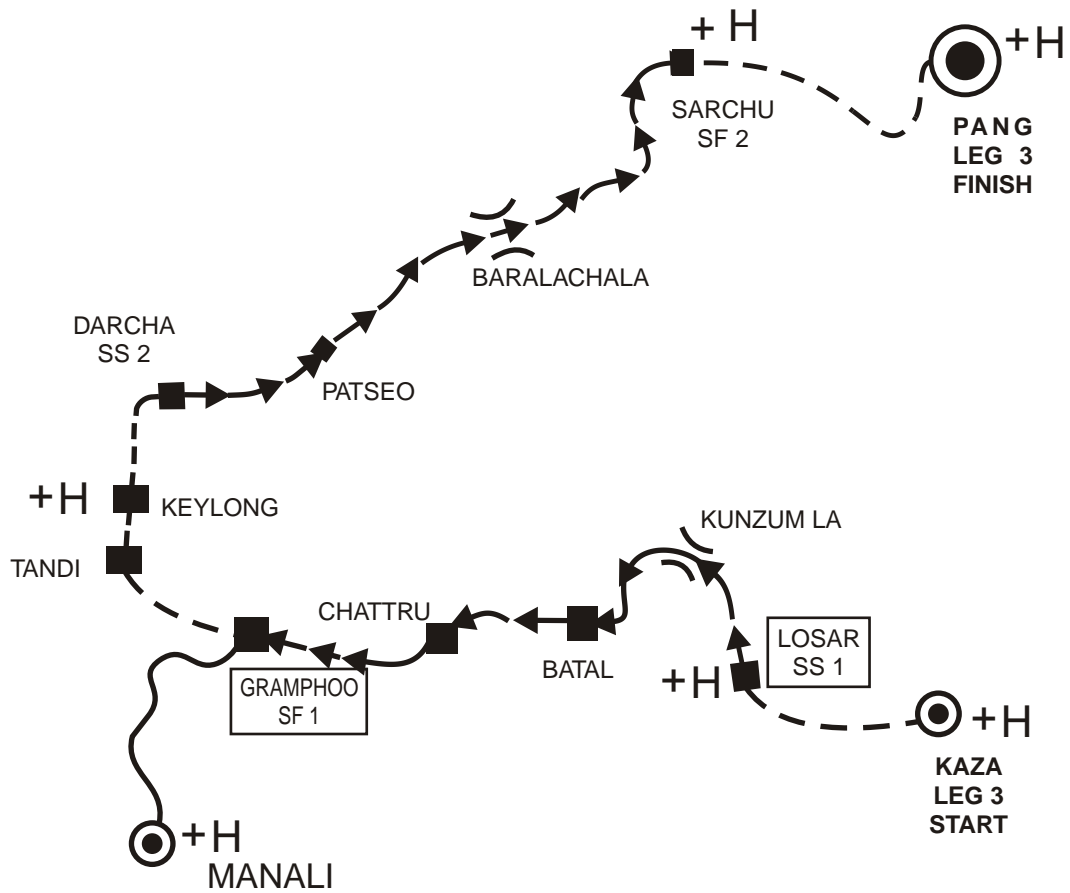

ROUTE DETAILS

October 7th 2004

Leg 1

Transport	Shimla - Theog - Narkanda - Baghi	79.63 km
Competitive	Baghi - Khadralla - Sungri - Naren - Bhadrash	53.79 km
Transport	Bhadrash - Nogli - Nirmand - Bagipul	55.54 km
Competitive	Bagipul - Durah - Nithar - Kandagai	60.83 km
Transport	Kandagai - Jalori Pass - Banjar - Aut - Kullu - Manali	164.03 km

LEG 2 MANALI-KAZA

LEGEND

- SS STAGE START
- SF STAGE FINISH
- + HOSPITAL
- H HELIPAD
- A AIRPORT
- TRANSPORT
- ➔➔ DIRECTION OF COMPETITIVE

ROUTE DETAILS

October 9th 2004

Leg 3

Transport	Kaza - Rong Tong - Losar	59.30 Km
Competitive	Losar - Kunzum - Batal - Chattru - Gramphoo	78.56 Km
Transport	Gramphoo - Keylong - Darcha	79.50 Km
Competitive	Darcha - Patseo - Baralacha La - Sarchu	76.47 Km
Transport	Sarchu - Pang	80.25 Km

LEGEND

- SS STAGE START
- SF STAGE FINISH
- + HOSPITAL
- H HELIPAD
- A AIRPORT
- TRANSPORT
- ➔➔ DIRECTION OF COMPETITIVE

ROUTE DETAILS

October 10th 2004

Leg 4

Transport	Pang - Tso Kar	45.72 Km
Competitive	Tso Kar - Polokongka la - Puga - Mahe Bridge	63.57 Km
Transport	Mahe Bridge - Kitchella	18.90 Km
Competitive	Kitchella - Ronggo - Muth - Nyoma	68.63 Km
Transport	Nyoma - Mahe	23.11 Km
Competitive	Mahe - Puga - Polokongka la - Samad - Tso Kar	62.35 Km
Transport	Tso Kar - Pang	43.71 Km

LEGEND

- SS STAGE START
- SF STAGE FINISH
- + HOSPITAL
- H HELIPAD
- A AIRPORT
- TRANSPORT
- ➔➔ DIRECTION OF COMPETITIVE

ROUTE DETAILS

October 11th 2004

Leg 5

Transport	Pang - Nakee La	33.45 Km
Competitive	Nakee La - Gatta Loops - Sarchu - Patseo	104.60 Km
Transport	Patseo - Darcha - Keylong - Manali	165.41 Km