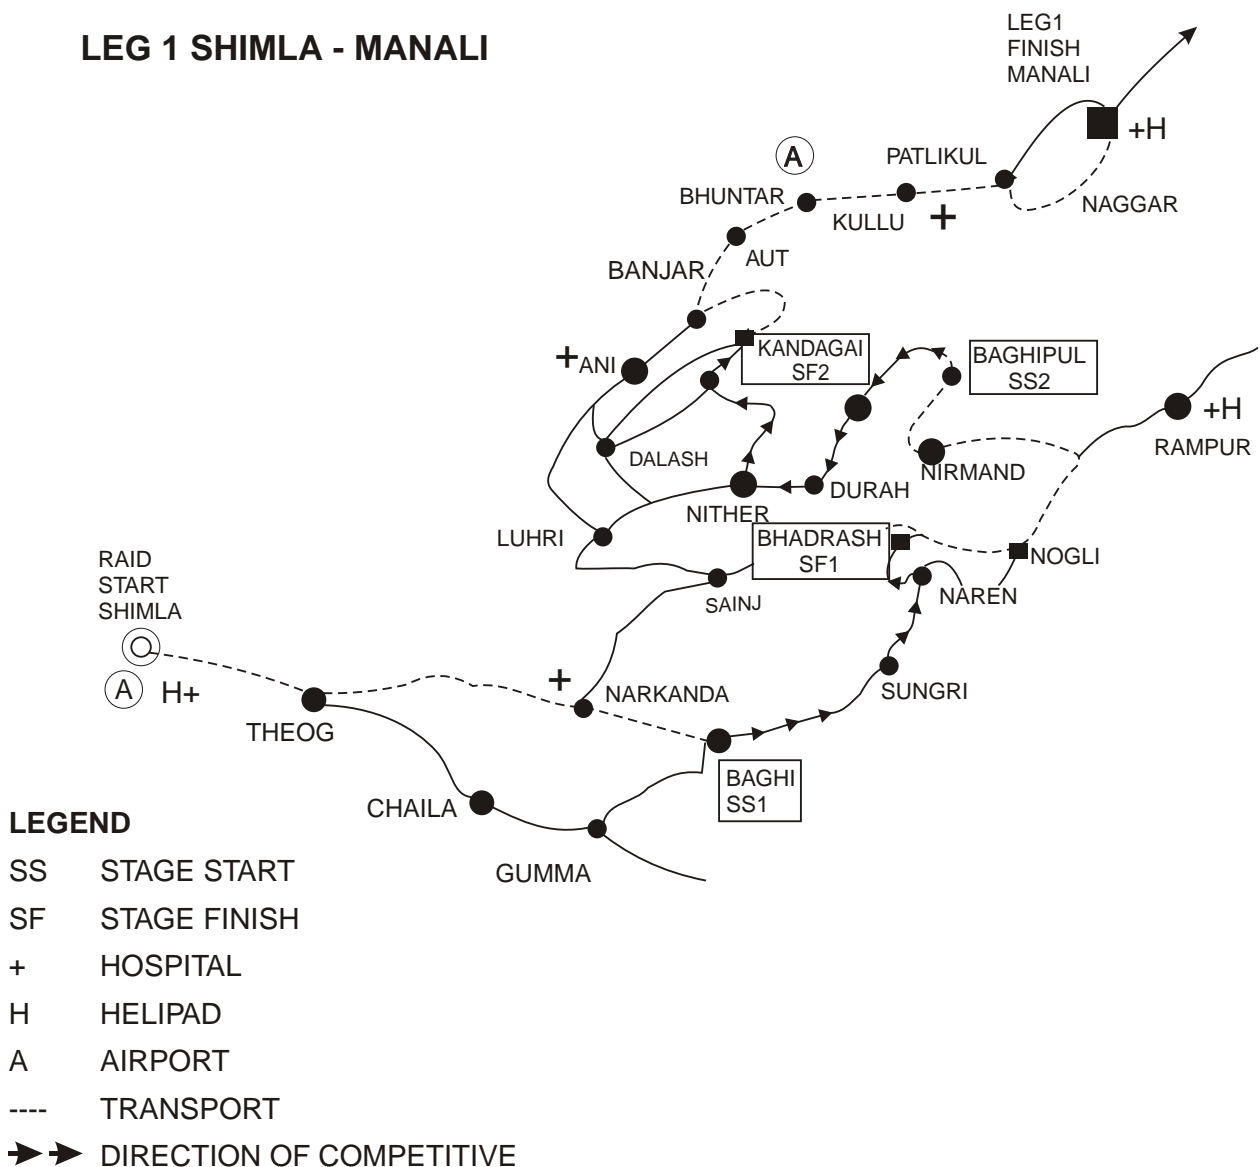

ROUTE DETAILS

October 7th 2004

Leg 1

Transport	Shimla - Theog - Narkanda - Baghi	79.63 km
Competitive	Baghi - Khadralla - Sungri - Naren - Bhadrash	53.79 km
Transport	Bhadrash - Nogli - Nirmand - Bagipul	55.54 km
Competitive	Bagipul - Durah - Nithar - Kandagai	60.83 km
Transport	Kandagai - Jalori Pass - Banjar - Aut - Kullu - Manali	164.03 km

LEG 1 SHIMLA - MANALI

LEGEND

SS STAGE START

SF STAGE FINISH

+ HOSPITAL

H HELIPAD

A AIRPORT

---- TRANSPORT

LEG 2 MANALI-KAZA

LEGEND

- SS STAGE START
- SF STAGE FINISH
- + HOSPITAL
- H HELIPAD
- A AIRPORT
- TRANSPORT
- ➔➔ DIRECTION OF COMPETITIVE

ROUTE DETAILS

October 9th 2004

Leg 3

Transport	Kaza - Rong Tong - Losar	59.30 Km
Competitive	Losar - Kunzum - Batal - Chattru - Gramphoo	78.56 Km
Transport	Gramphoo - Keylong - Darcha	79.50 Km
Competitive	Darcha - Patseo - Baralacha La - Sarchu	76.47 Km
Transport	Sarchu - Pang	80.25 Km

LEGEND

- SS STAGE START
- SF STAGE FINISH
- + HOSPITAL
- H HELIPAD
- A AIRPORT
- TRANSPORT
- ➔➔ DIRECTION OF COMPETITIVE

ROUTE DETAILS

October 11th 2004

Leg 5

Transport	Pang - Nakee La	33.45 Km
Competitive	Nakee La - Gatta Loops - Sarchu - Patseo	104.60 Km
Transport	Patseo - Darcha - Keylong - Manali	165.41 Km